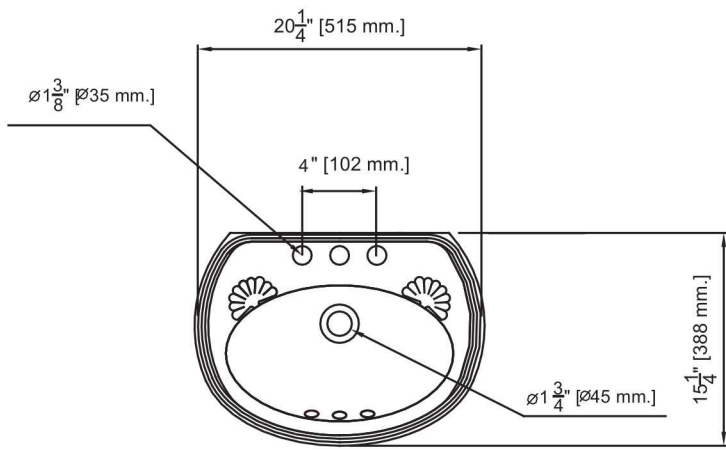

Arlington petite pedestal lavatory 4"

St. Thomas Creations	
Item number	Lavatory 5127.042. **/Pedestal 5127.331. **
Material	Vitreous China
Date	1/20/2010