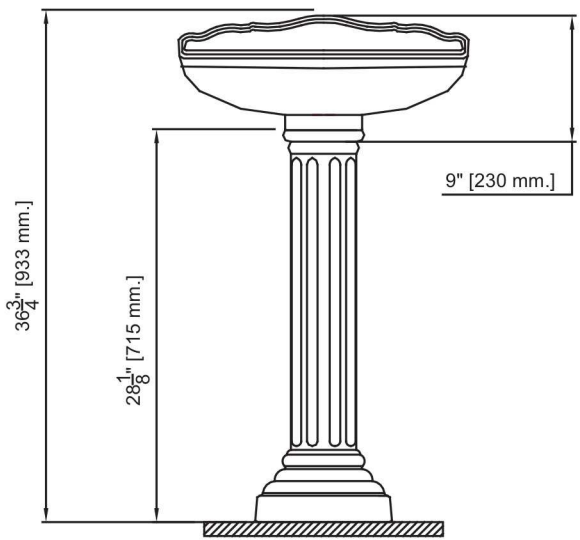

Arlington petite pedestal lavatory 4"

St. Thomas Creations	
Item number	Lavatory 5127.042. **/Pedestal 5127.331. **
Material	Vitreous China
Date	1/20/2010