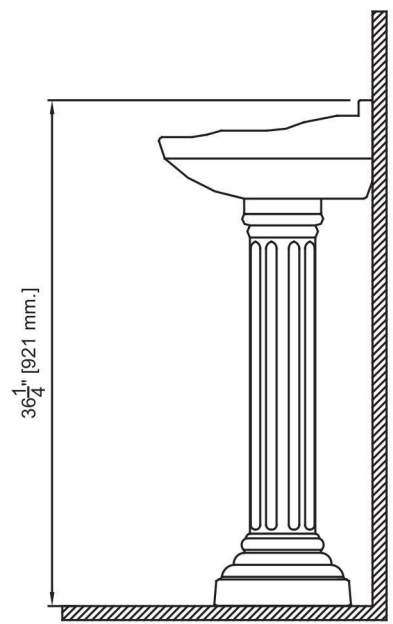

Arlington petite pedestal lavatory 4"

St. Thomas Creations	
Item number	Lavatory 5127.042. **/Pedestal 5127.331. **
Material	Vitreous China
Date	1/20/2010